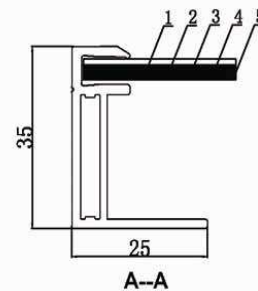

Poly SR-P6023660

Data Sheet

Pm: 60W
 Pcs: 36Pcs
 Isc: 3.63A
 Voc: 22.09V
 Im: 3.35A
 Vm: 17.92V
 WT: 6.2Kg

Poly SR-P6023670

Data Sheet

Pm: 70W
 Pcs: 36Pcs
 Isc: 4.25A
 Voc: 21.94V
 Im: 3.92A
 Vm: 17.84V
 WT: 6.2Kg

Size:	769x666x35mm
Qty./Carton:	28pcs/carton
Carton Size:	800x1040x696mm

Poly SR-P636120

Data Sheet

Pm: 120W
 Pcs: 36Pcs
 Isc: 7.34A
 Voc: 21.88V
 Im: 6.80A
 Vm: 17.65V
 WT: 11.8Kg

Poly SR-P636125

Data Sheet

Pm: 125W
 Pcs: 36Pcs
 Isc: 7.60A
 Voc: 22.02V
 Im: 7.04A
 Vm: 17.76V
 WT: 11.8Kg

Size:	1481x666x35mm
Qty./Carton:	28pcs/carton
Carton Size:	1511x1040x696mm