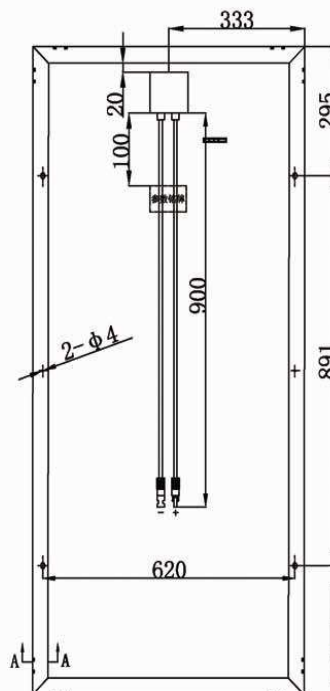

Poly SR-P6023660

Data Sheet

Pm: 60W
 Pcs: 36Pcs
 Isc: 3.63A
 Voc: 22.09V
 Im: 3.35A
 Vm: 17.92V
 WT: 6.2Kg

Poly SR-P6023670

Data Sheet

Pm: 70W
 Pcs: 36Pcs
 Isc: 4.25A
 Voc: 21.94V
 Im: 3.92A
 Vm: 17.84V
 WT: 6.2Kg

Size:	769x666x35mm
Qty./Carton:	28pcs/carton
Carton Size:	800x1040x696mm

Poly SR-P636120

Data Sheet

Pm: 120W
 Pcs: 36Pcs
 Isc: 7.34A
 Voc: 21.88V
 Im: 6.80A
 Vm: 17.65V
 WT: 11.8Kg

Poly SR-P636125

Data Sheet

Pm: 125W
 Pcs: 36Pcs
 Isc: 7.60A
 Voc: 22.02V
 Im: 7.04A
 Vm: 17.76V
 WT: 11.8Kg

Size:	1481x666x35mm
Qty./Carton:	28pcs/carton
Carton Size:	1511x1040x696mm