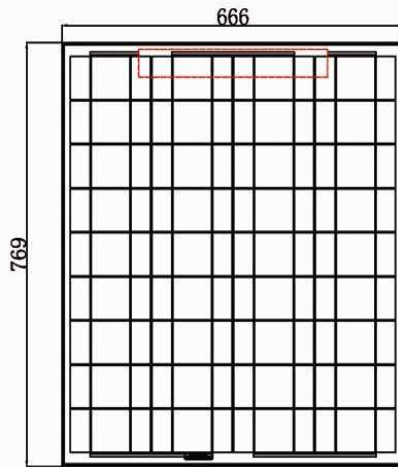

Poly SR-P6023660

Data Sheet

Pm: 60W
 Pcs: 36Pcs
 Isc: 3.63A
 Voc: 22.09V
 Im: 3.35A
 Vm: 17.92V
 WT: 6.2Kg

Poly SR-P6023670

Data Sheet

Pm: 70W
 Pcs: 36Pcs
 Isc: 4.25A
 Voc: 21.94V
 Im: 3.92A
 Vm: 17.84V
 WT: 6.2Kg

Size:	769x666x35mm
Qty./Carton:	28pcs/carton
Carton Size:	800x1040x696mm

Poly SR-P636120

Data Sheet

Pm: 120W
 Pcs: 36Pcs
 Isc: 7.34A
 Voc: 21.88V
 Im: 6.80A
 Vm: 17.65V
 WT: 11.8Kg

Poly SR-P636125

Data Sheet

Pm: 125W
 Pcs: 36Pcs
 Isc: 7.60A
 Voc: 22.02V
 Im: 7.04A
 Vm: 17.76V
 WT: 11.8Kg

Size:	1481x666x35mm
Qty./Carton:	28pcs/carton
Carton Size:	1511x1040x696mm