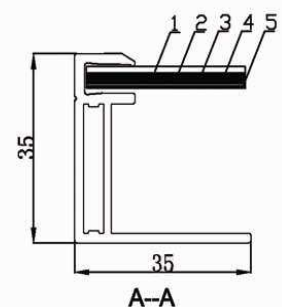

Poly SR-P6023660

Data Sheet

Pm: 60W
 Pcs: 36Pcs
 Isc: 3.63A
 Voc: 22.09V
 Im: 3.35A
 Vm: 17.92V
 WT: 6.2Kg

Poly SR-P6023670

Data Sheet

Pm: 70W
 Pcs: 36Pcs
 Isc: 4.25A
 Voc: 21.94V
 Im: 3.92A
 Vm: 17.84V
 WT: 6.2Kg

Size:	769x666x35mm
Qty./Carton:	28pcs/carton
Carton Size:	800x1040x696mm

Poly SR-P636120

Data Sheet

Pm: 120W
 Pcs: 36Pcs
 Isc: 7.34A
 Voc: 21.88V
 Im: 6.80A
 Vm: 17.65V
 WT: 11.8Kg

Poly SR-P636125

Data Sheet

Pm: 125W
 Pcs: 36Pcs
 Isc: 7.60A
 Voc: 22.02V
 Im: 7.04A
 Vm: 17.76V
 WT: 11.8Kg

Size:	1481x666x35mm
Qty./Carton:	28pcs/carton
Carton Size:	1511x1040x696mm