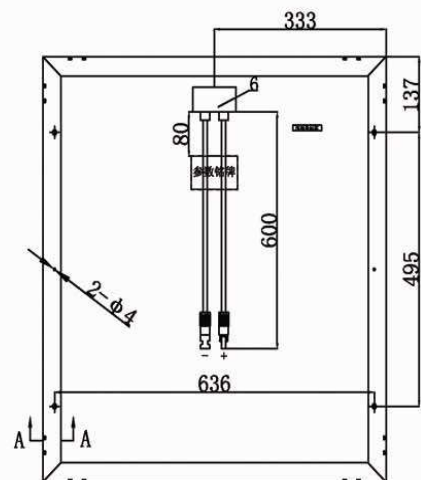

Poly SR-P6023660

Data Sheet

Pm: 60W
 Pcs: 36Pcs
 Isc: 3.63A
 Voc: 22.09V
 Im: 3.35A
 Vm: 17.92V
 WT: 6.2Kg

Poly SR-P6023670

Data Sheet

Pm: 70W
 Pcs: 36Pcs
 Isc: 4.25A
 Voc: 21.94V
 Im: 3.92A
 Vm: 17.84V
 WT: 6.2Kg

Size:	769x666x35mm
Qty./Carton:	28pcs/carton
Carton Size:	800x1040x696mm

Poly SR-P636120

Data Sheet

Pm: 120W
 Pcs: 36Pcs
 Isc: 7.34A
 Voc: 21.88V
 Im: 6.80A
 Vm: 17.65V
 WT: 11.8Kg

Poly SR-P636125

Data Sheet

Pm: 125W
 Pcs: 36Pcs
 Isc: 7.60A
 Voc: 22.02V
 Im: 7.04A
 Vm: 17.76V
 WT: 11.8Kg

Size:	1481x666x35mm
Qty./Carton:	28pcs/carton
Carton Size:	1511x1040x696mm