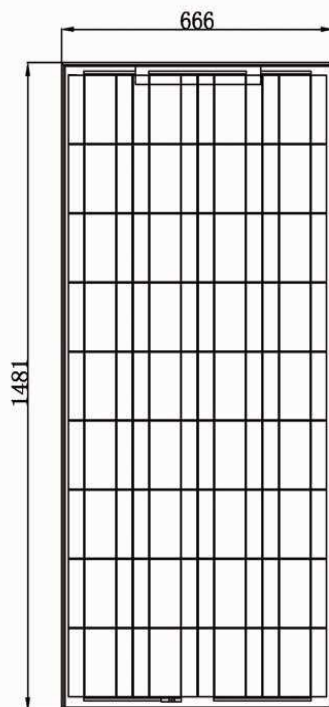

Poly SR-P6023660

Data Sheet

Pm: 60W
 Pcs: 36Pcs
 Isc: 3.63A
 Voc: 22.09V
 Im: 3.35A
 Vm: 17.92V
 WT: 6.2Kg

Poly SR-P6023670

Data Sheet

Pm: 70W
 Pcs: 36Pcs
 Isc: 4.25A
 Voc: 21.94V
 Im: 3.92A
 Vm: 17.84V
 WT: 6.2Kg

Size:	769x666x35mm
Qty./Carton:	28pcs/carton
Carton Size:	800x1040x696mm

Poly SR-P636120

Data Sheet

Pm: 120W
 Pcs: 36Pcs
 Isc: 7.34A
 Voc: 21.88V
 Im: 6.80A
 Vm: 17.65V
 WT: 11.8Kg

Poly SR-P636125

Data Sheet

Pm: 125W
 Pcs: 36Pcs
 Isc: 7.60A
 Voc: 22.02V
 Im: 7.04A
 Vm: 17.76V
 WT: 11.8Kg

Size:	1481x666x35mm
Qty./Carton:	28pcs/carton
Carton Size:	1511x1040x696mm